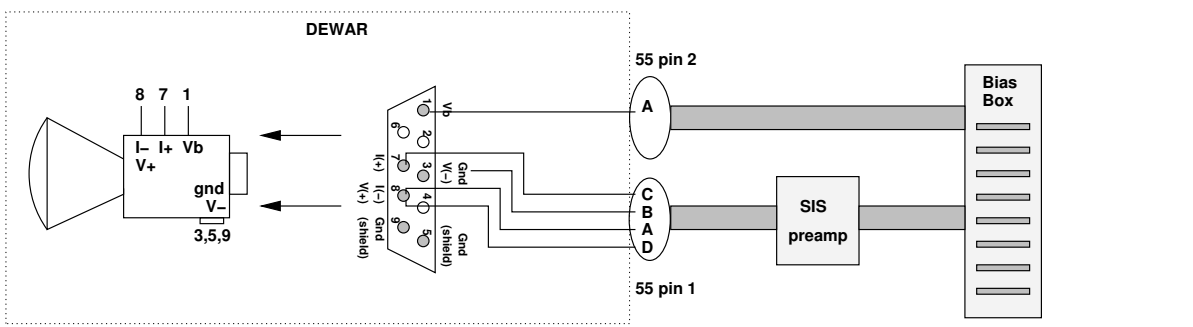

New DesertSTAR wiring scheme

Yale/dipstick wiring scheme w/ DesertSTAR bias box

Yale/dipstick wiring scheme w/ Shane's bias box